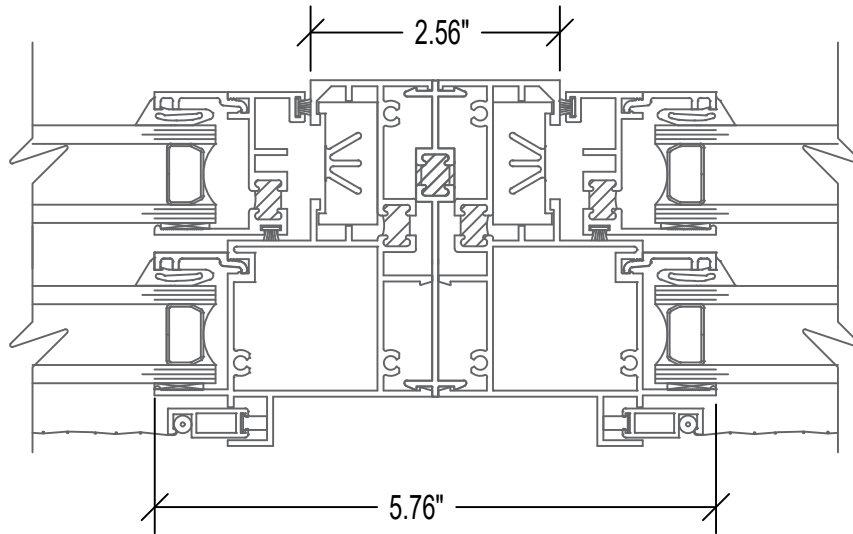

700 SERIES 3 1/4" SH

MULLED SINGLE HUNG

5

VERTICAL
MULLION

STERGIS
WINDOWS & DOORS

700 SERIES / 8